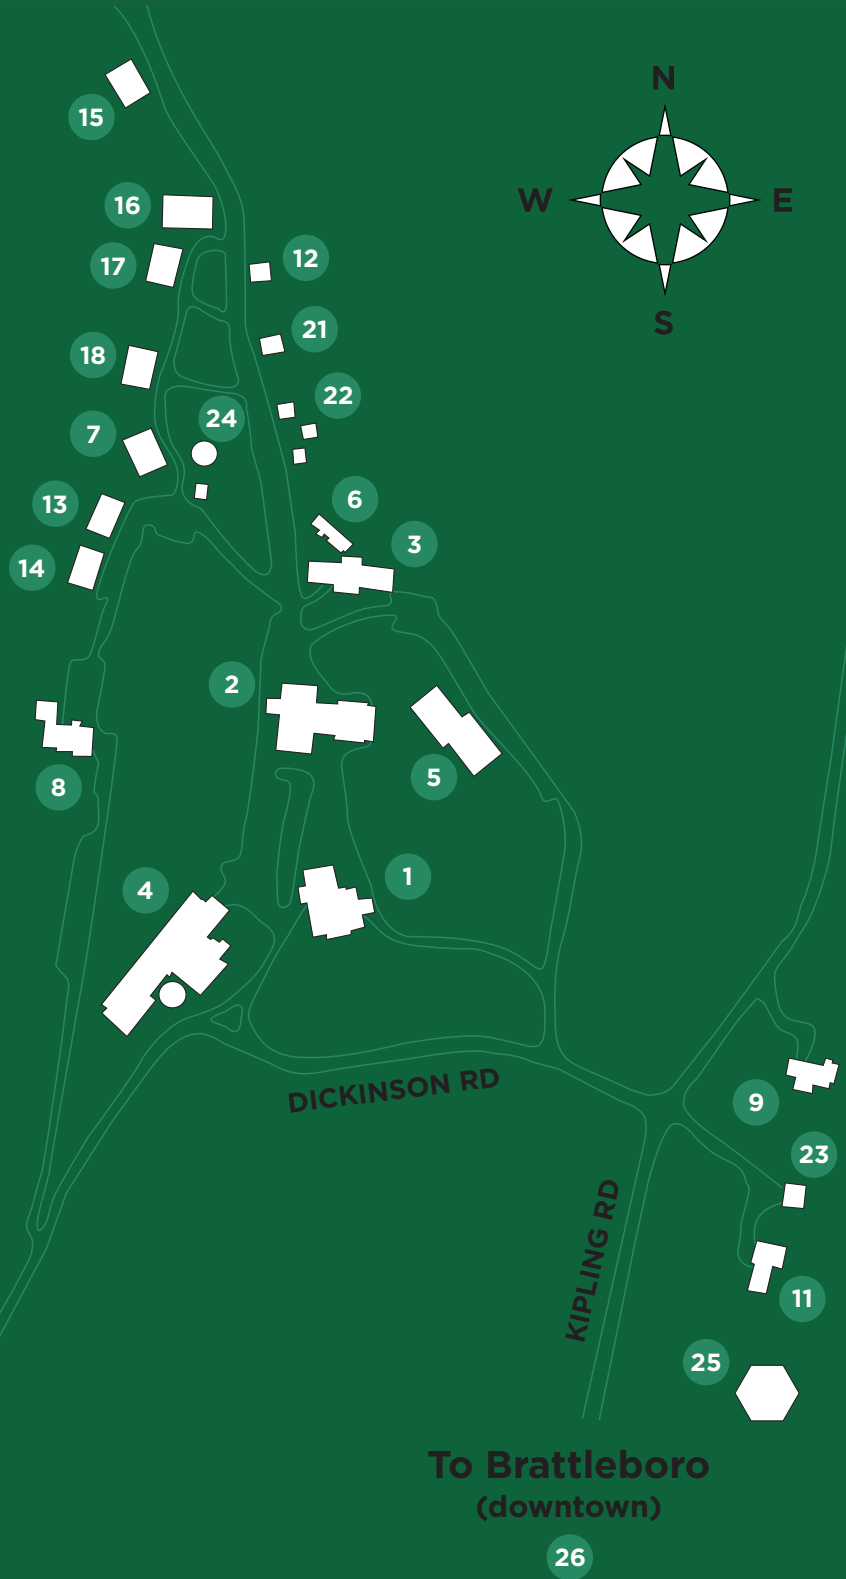

Campus Map

SIT SCHOOL FOR INTERNATIONAL TRAINING

1. **Boyce House**
(Administration, Facilities Management, Finance, Human Resources, International Honors Program, Legal Affairs, President's Office, SIT Study Abroad Offices)
2. **Rotch**
(Assessment & Learning Support, Career Services, Donald B. Watt Library)
3. **Student Center**
(Campus Life, Counseling & Disability Services, Dean of Students, Student Affairs, El Café, Mailroom)
4. **The Stephen and Nita Lowey International Center**
(Dining, Event Hall, Classrooms, Residence)
5. **Sandanona Graduate Center**
(Graduate Degree Offices, Graduate Vice Provost, Academic Computing, Assistive Lab, IT, Media Services)
6. **Appel**
(Registrar, Student Financial Services)
7. **Admissions**
(Graduate Admissions, Financial Aid, Marketing)
8. **Bliss House**
(Experiment & Youth Programs)
9. **Kipling Cottage**
(Philanthropy & Alumni Engagement)
10. **Dickinson**
(Residence)
11. **Upton House**
(Classrooms)
12. **Fleisher**
(Storage)
13. **Oak Residence**
(World Learning, IDEP Education Unit, Language and Culture Department)
14. **Winner Residence**
15. **Janeway Residence**
16. **Gamble Residence**
17. **Ellsworth Residence**
18. **Bolton Residence**
19. **Black Mountain**
(Residence and Storage)
20. **Dickinson Annex**
21. **Whitney Hall**
22. **Laundry Shed**
23. **Maintenance Shop**
24. **Yurt**
25. **Strawbale Structure**
26. **Brattleboro**
(Downtown)

BLACK MOUNTAIN RD

DICKINSON RD

KIPLING RD

To Brattleboro
(downtown)

26